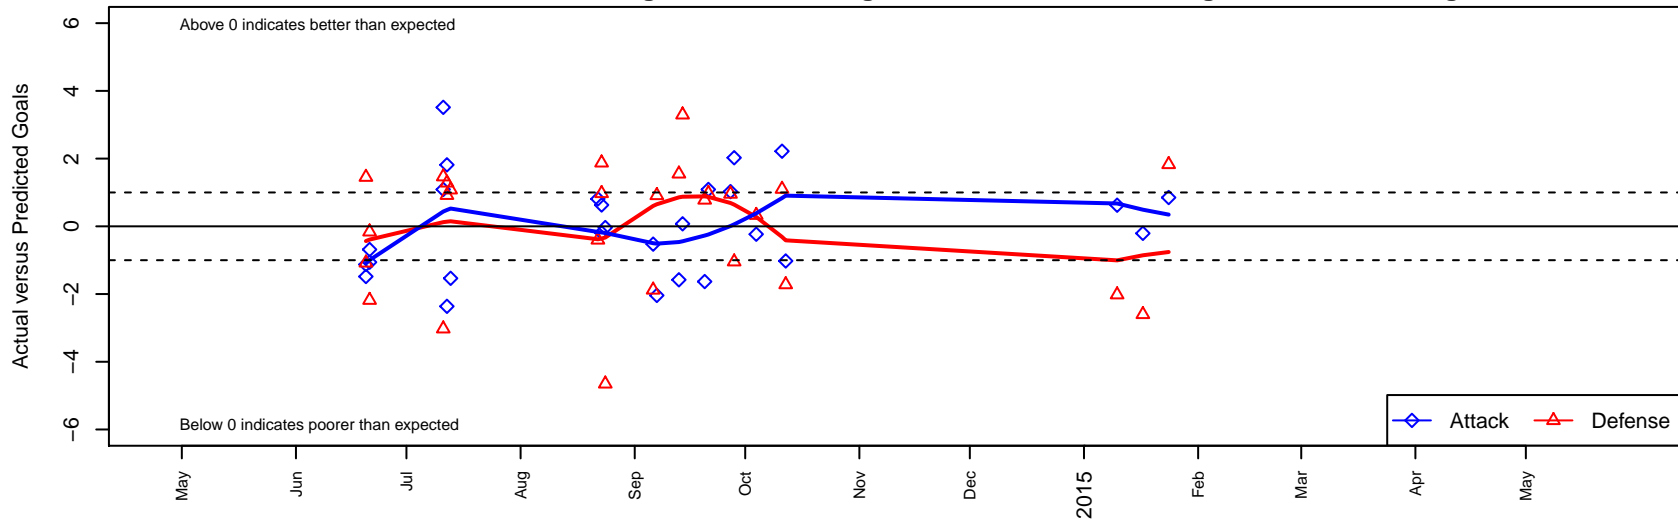

Washington Timbers Burgundy B03

Washington Timbers
 Vancouver, WA
 B03 total strength=178
 attack=0.17 defense=0.08
 fall league = PTT-B B03 Timbers Div 1

alt names used:
 Washington Timbers BU11 Burgundy
 WTFC TIMBERS BURGUNDY
 WTFC Burgundy
 WA Timbers B03 Burgundy
 Washington Timbers B03 Burgundy

Venues played:
 2014 Cascadia Challenge BU11 Silver
 2014 PCU Summer Classic U11 Silver
 2014 Summer Slam U11
 2014 PTT-B B03 Timbers Div 1
 2014 Founders Cup B03

Washington Timbers Burgundy B03
 Dots are actual minus expected GF (blue circles) and GA (red triangles).
 Blue line is smoothed change in attack strength. Red is smoothed change in defense strength.

**attack and defense variance (black dot)
relative to other teams
and top 10 in region**

**attack and defense rating
relative to others at age
and all opponents in last 13 months**

Performance relative to 13 month average