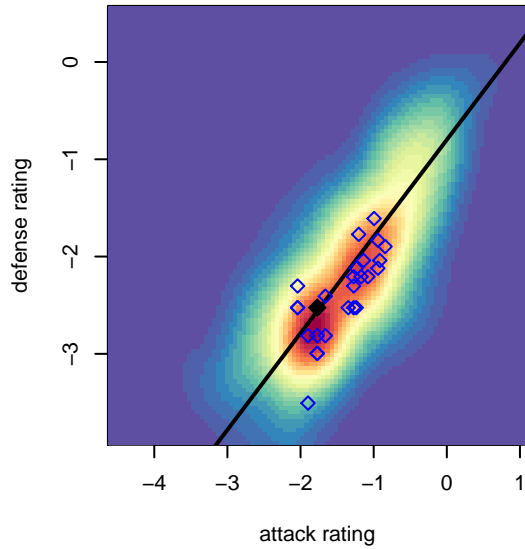

Washington Timbers Burgundy B03

Washington Timbers
 Vancouver, WA
 B03 total strength=178
 attack=0.17 defense=0.08
 fall league = PTT-B B03 Timbers Div 1

alt names used:
 Washington Timbers BU11 Burgundy
 WTFC TIMBERS BURGUNDY
 WTFC Burgundy
 WA Timbers B03 Burgundy
 Washington Timbers B03 Burgundy

Venues played:
 2014 Cascadia Challenge BU11 Silver
 2014 PCU Summer Classic U11 Silver
 2014 Summer Slam U11
 2014 PTT-B B03 Timbers Div 1
 2014 Founders Cup B03

Washington Timbers Burgundy B03
 Dots are actual minus expected GF (blue circles) and GA (red triangles).
 Blue line is smoothed change in attack strength. Red is smoothed change in defense strength.

**attack and defense variance (black dot)
relative to other teams
and top 10 in region**

**attack and defense rating
relative to others at age
and all opponents in last 13 months**

Performance relative to 13 month average