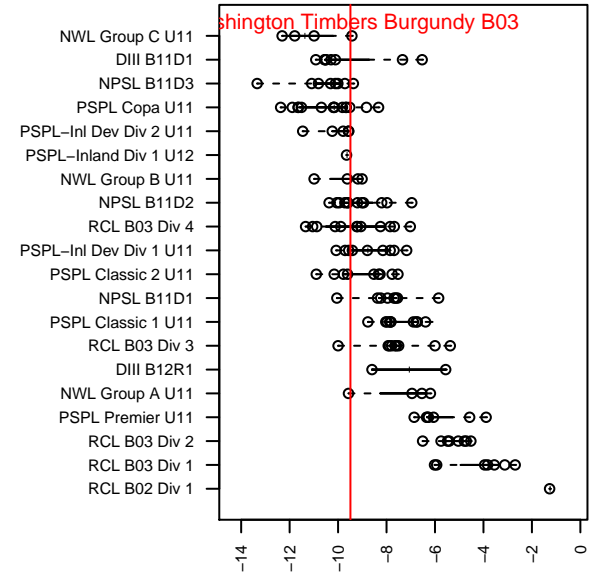

Washington Timbers Burgundy B03

Washington Timbers
 Vancouver, WA
 B03 total strength=178
 attack=0.17 defense=0.08
 fall league = PTT-B B03 Timbers Div 1

alt names used:
 Washington Timbers BU11 Burgundy
 WTFC TIMBERS BURGUNDY
 WTFC Burgundy
 WA Timbers B03 Burgundy
 Washington Timbers B03 Burgundy

Venues played:
 2014 Cascadia Challenge BU11 Silver
 2014 PCU Summer Classic U11 Silver
 2014 Summer Slam U11
 2014 PTT-B B03 Timbers Div 1
 2014 Founders Cup B03

Washington Timbers Burgundy B03
 Dots are actual minus expected GF (blue circles) and GA (red triangles).
 Blue line is smoothed change in attack strength. Red is smoothed change in defense strength.

**attack and defense variance (black dot)
relative to other teams
and top 10 in region**

**attack and defense rating
relative to others at age
and all opponents in last 13 months**

Performance relative to 13 month average