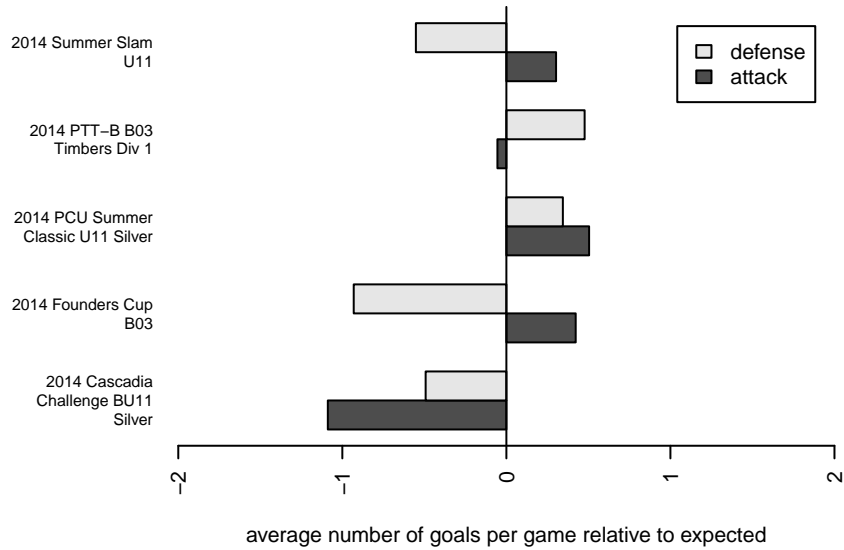

Washington Timbers Burgundy B03

Washington Timbers
 Vancouver, WA
 B03 total strength=178
 attack=0.17 defense=0.08
 fall league = PTT-B B03 Timbers Div 1

alt names used:
 Washington Timbers BU11 Burgundy
 WTFC TIMBERS BURGUNDY
 WTFC Burgundy
 WA Timbers B03 Burgundy
 Washington Timbers B03 Burgundy

Venues played:
 2014 Cascadia Challenge BU11 Silver
 2014 PCU Summer Classic U11 Silver
 2014 Summer Slam U11
 2014 PTT-B B03 Timbers Div 1
 2014 Founders Cup B03

Washington Timbers Burgundy B03
 Dots are actual minus expected GF (blue circles) and GA (red triangles).
 Blue line is smoothed change in attack strength. Red is smoothed change in defense strength.

**attack and defense variance (black dot)
relative to other teams
and top 10 in region**

**attack and defense rating
relative to others at age
and all opponents in last 13 months**

Performance relative to 13 month average